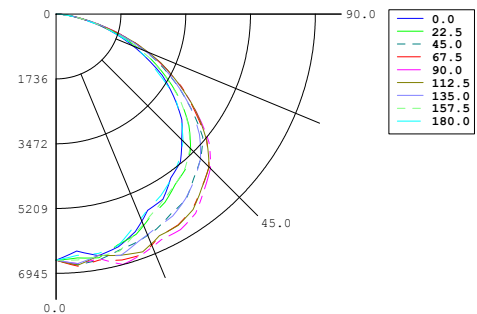

Number of lamps: 6
Lumens per lamp: 5000.00
Input watts: 354.00
Distribution: Direct
Efficiency: 72.6
Photometric type: C
Luminous shape: Rectangle
Units: Feet
Luminous Dimensions:
0-180 Axis: 3.677
90-270 Axis: 1.782
Height: 0.000
Spacing Criteria (0): 1.27
Spacing Criteria (90): 1.48
Spacing Criteria (Four Luminaires): 1.53

Zonal Lumen Summary

Zone	Lumens	%Lamp	%Fixt
0-30	5448	18	25
0-40	9183	31	42
0-60	17172	57	79
0-90	21765	73	100
90-120	3	0	0
90-150	3	0	0
90-180	3	0	0
0-180	21768	73	100

Total Luminaire Efficiency = 73%

Luminance Data in candela/square meter

	0.0	45.0	90.0	135.0	180.0
0.0	10831	10831	10831	10831	10831
45.0	11056	12731	13586	12707	11173
55.0	11008	12648	13175	12631	11126
65.0	9972	11582	11962	11669	10058
75.0	7907	8731	8866	8693	7790
85.0	4468	4362	4384	4408	4014

Coefficients of Utilization

pfc= 0.20

pcc-	0.80			0.70			0.50			0.30			0.10			0.0		
pw->0.7	0.5	0.3	0.1	0.7	0.5	0.3	0.1	0.5	0.3	0.1	0.5	0.3	0.1	0.5	0.3	0.1	0.0	
RCR																		
0	87	87	87	85	85	85	85	81	81	81	77	77	77	74	74	74	73	
1	79	76	73	70	77	74	71	69	71	69	66	68	66	64	65	64	63	61
2	72	66	61	57	70	64	60	56	62	58	55	59	56	53	57	54	52	51
3	65	57	51	47	63	56	51	46	54	49	45	52	48	45	50	47	44	42
4	60	51	44	39	58	50	44	39	48	43	38	46	42	38	45	41	37	36
5	55	45	38	33	53	44	38	33	43	37	33	41	36	33	40	36	32	31
6	50	40	34	29	49	40	33	29	38	33	29	37	32	28	36	32	28	27
7	47	36	30	25	45	36	30	25	35	29	25	34	29	25	33	28	25	23
8	43	33	27	23	42	33	27	22	32	26	22	31	26	22	30	25	22	21
9	40	30	24	20	39	30	24	20	29	24	20	28	23	20	28	23	20	18
10	38	28	22	18	37	28	22	18	27	22	18	26	21	18	25	21	18	17