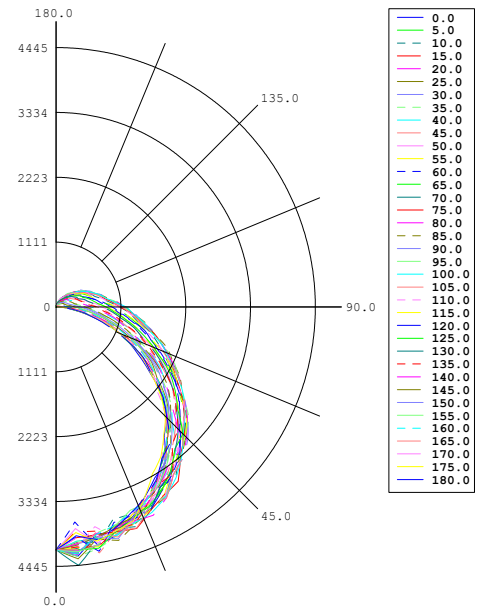

Photometric Report

Number of lamps: 4
Lumens per lamp: 5000.00
Input watts: 236.00
Distribution: Semi-Direct
Efficiency: 77.5
Photometric type: C
Luminous shape: Rectangle
Units: Feet
Luminous Dimensions:
0-180 Axis: 4.016
90-270 Axis: 1.026
Height: 0.000
Spacing Criteria (0): 1.21
Spacing Criteria (90): 1.31
Spacing Criteria (Four Luminaires): 1.40

Zonal Lumen Summary

Zone	Lumens	%Lamp	%Fixt
0-30	3251	16	21
0-40	5353	27	35
0-60	9698	48	63
0-90	13668	68	88
90-120	1356	7	9
90-150	1793	9	12
90-180	1834	9	12
0-180	15502	78	100

Total Luminaire Efficiency = 78%

Luminance Data in candela/square meter

	0.0	45.0	90.0	135.0	180.0
0.0	10866	10866	10866	10866	10866
45.0	9907	10702	11806	10921	9919
55.0	8955	11075	12181	11141	9042
65.0	8255	11010	13375	11277	8152
75.0	6288	12491	17766	12796	6291
85.0	3667	26045	40728	24391	3190

Coefficients of Utilization

pfc= 0.20

pcc-	0.80			0.70			0.50			0.30			0.10			0.0		
pw->	0.7	0.5	0.3	0.7	0.5	0.3	0.1	0.5	0.3	0.1	0.5	0.3	0.1	0.5	0.3	0.1	0.0	
RCR																		
0	90	90	90	87	87	87	87	81	81	81	76	76	76	71	71	71	68	
1	81	76	73	69	78	74	70	67	69	66	63	64	62	60	60	58	54	
2	73	66	60	55	70	64	58	54	59	55	51	55	52	49	52	49	46	
3	66	57	51	45	63	55	49	44	52	47	42	48	44	40	45	42	39	
4	60	51	43	38	58	49	42	37	46	40	36	43	38	34	40	36	33	
5	55	45	38	32	53	44	37	32	41	35	31	38	33	29	36	32	28	
6	51	40	33	28	49	39	32	28	37	31	27	35	30	26	33	28	25	
7	47	36	30	25	45	35	29	24	33	28	23	31	26	23	30	25	22	
8	44	33	26	22	42	32	26	22	30	25	21	29	24	20	27	23	20	
9	41	30	24	20	39	30	23	19	28	23	19	27	22	18	25	21	18	
10	38	28	22	18	37	27	21	17	26	21	17	25	20	16	23	19	16