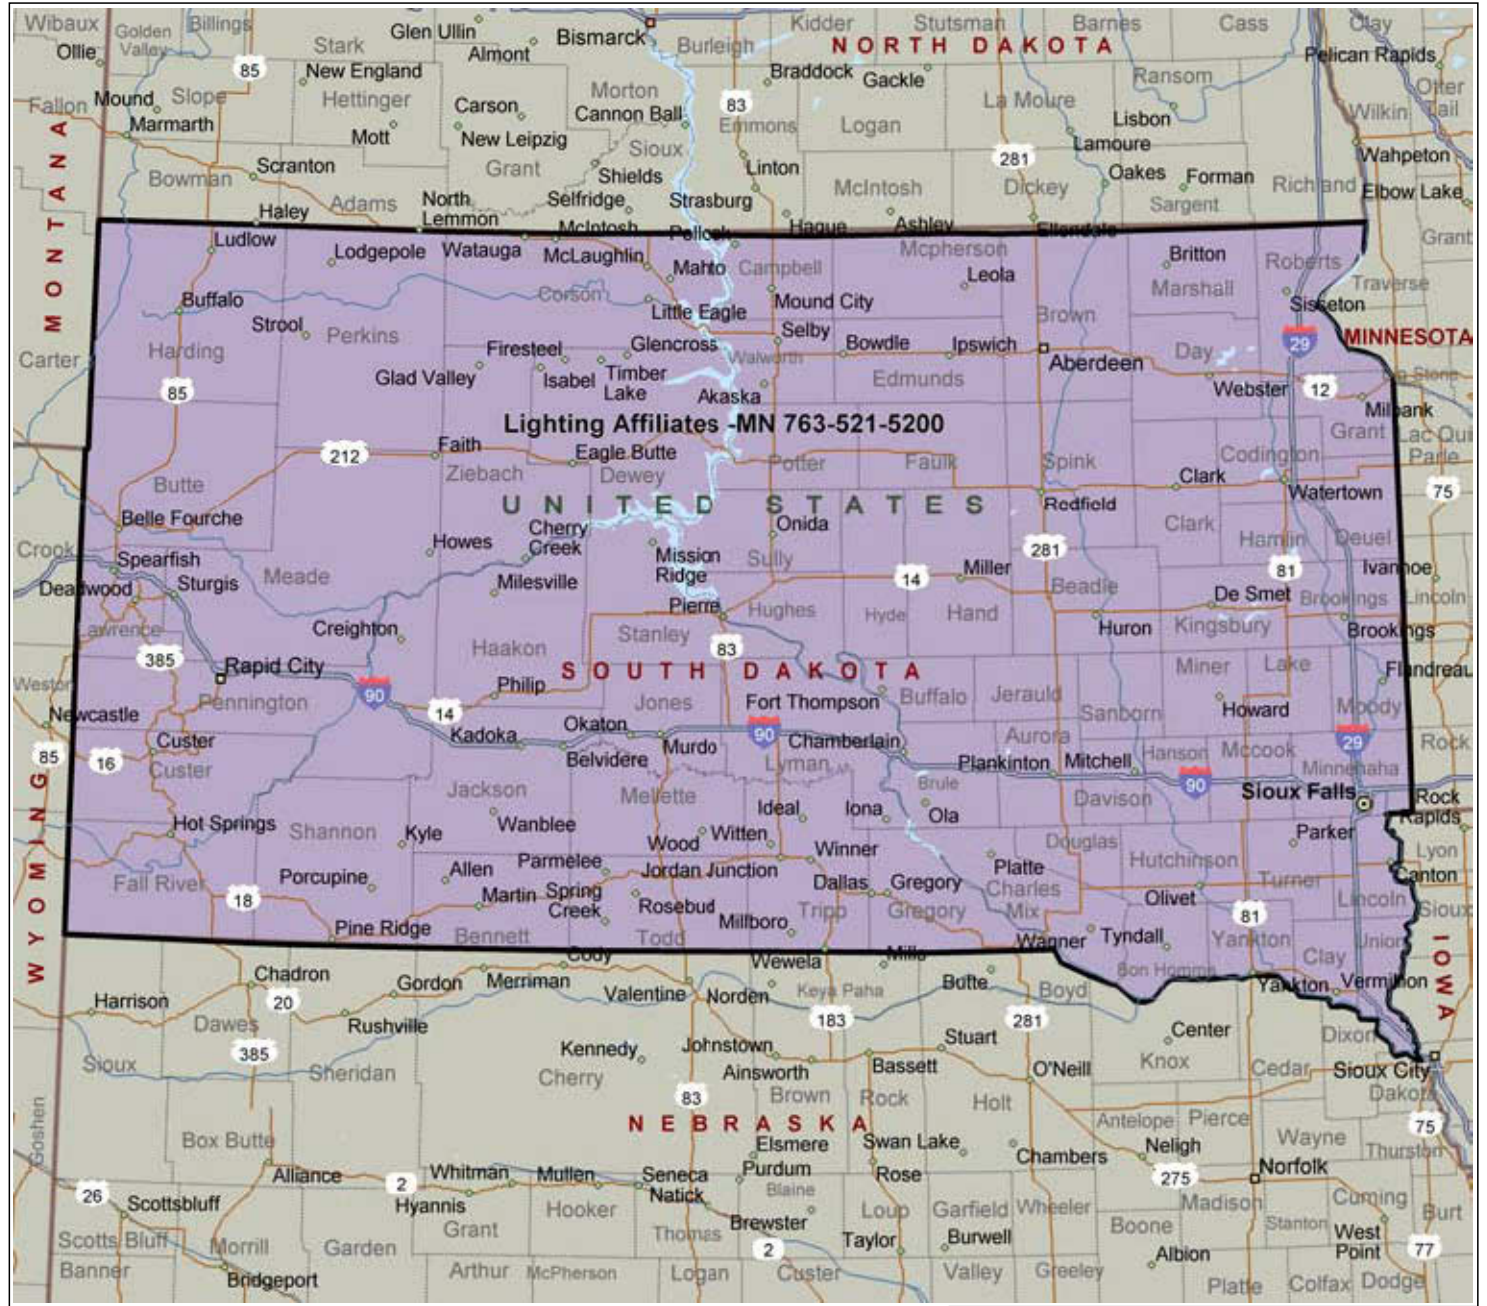

South Dakota Sales Territories

South Dakota

Lighting Affiliates -MN 763-521-5200

0 mi 50 100 150

Copyright © 1988-2003 Microsoft Corp. and/or its suppliers. All rights reserved. <http://www.microsoft.com/mappoint>

© Copyright 2002 by Geographic Data Technology, Inc. All rights reserved. © 2002 Navigation Technologies. All rights reserved. This data includes information taken with permission from Canadian authorities © 1991-2002 Government of Canada (Statistics Canada and/or Geomatics Canada), all rights reserved.