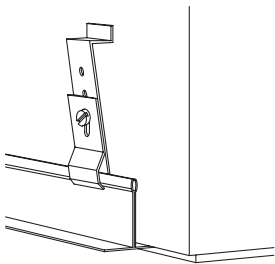

Grid Mount Details

T-BAR BRACKET DETAIL