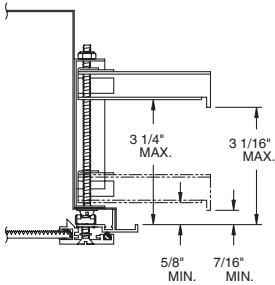

Flange Mount Details

FLANGE SWING BAR DETAIL