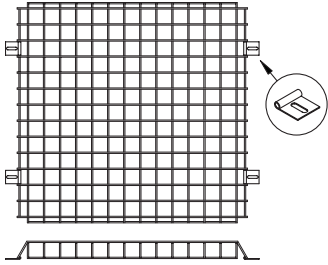

HID Luminaire Options

WIRE GUARD
OPTION SUFFIX- J8

TAMPER RESISTANT SCREW HEADS
OPTION SUFFIX- T3

Flange Mount Details

FLANGE SWING BAR DETAIL

Grid Mount Details

T-BAR BRACKET DETAIL

Surface Mount Options